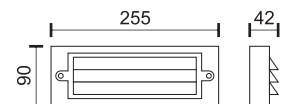

CE	RoHS	A C 220-240V	Ra >80	CHIP EPISTAR	IP 65
Υλικό Material Plastic	Χρώμα Color Black White	30.000h lifetime	SMD LED		

6
Watt
SMD

140°
250
LUMEN

6
Watt
SMD

140°
250
LUMEN

6
Watt
SMD

140°
330
LUMEN

6
Watt
SMD

140°
330
LUMEN