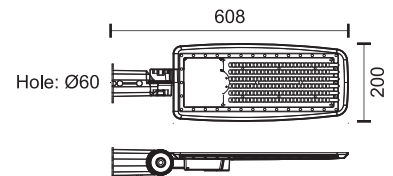

**2024
new**

Υλικό Material	Χρώμα Color		
Aluminium	Dark Gray	30.000h lifetime	HIGH POWER LED

Προτείνεται η χρήση
σταθεροποιητή τάσης
Voltage Stabilizer
is recommended

50
Watt
HPL

140°

7.000
LUMEN

6846 ■ 6000 K

100
Watt
HPL

140°

14.000
LUMEN

6847 ■ 6000 K

150
Watt
HPL

140°

21.0000
LUMEN

6848 ■ 6000 K

6554

5872

In: 5kA
Imax: 10kA
Up: 1.1kV
Vmax: 20kV