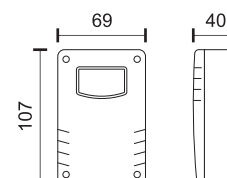

Power Source: 220-240V/AC 50/60Hz
Rated Current: 10A

Ambient Light: 3-500 Lux (Adjustable)
Built-in Timer: 1, 2, 3, 4, 5, 6, 7, 8, 9 hrs