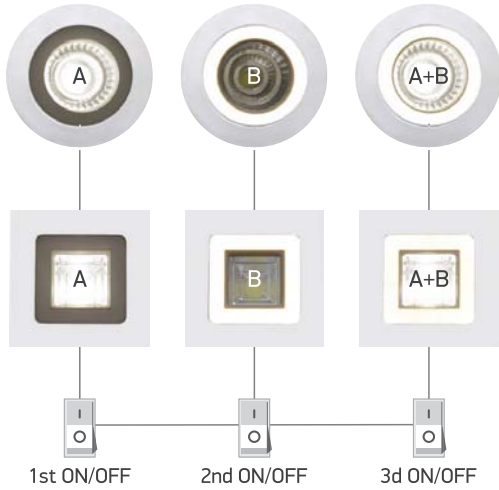

3 ΔΙΑΦΟΡΕΤΙΚΑ ΑΝΑΜΜΑΤΑ
3 Different Switches

Υλικό Material Aluminium	Χρώμα Color White	30.000h lifetime	COB LED	SMD LED

Αντικαταστάσιμο
LED Driver
Replaceable
LED Driver

6
Watt
COB 3W
SMD 3W

Inner 43°
Outer 140°

550 LUMEN

5253

Outer 3000 K
Inner 4000 K

12
Watt
COB 6W
SMD 6W

Inner 43°
Outer 140°

1090 LUMEN

5254

Outer 3000 K
Inner 4000 K

6
Watt
COB 3W
SMD 3W

Inner 43°
Outer 140°

550 LUMEN

5255

Outer 3000 K
Inner 4000 K

12
Watt
COB 6W
SMD 6W

Inner 43°
Outer 140°

1090 LUMEN

5256

Outer 3000 K
Inner 4000 K