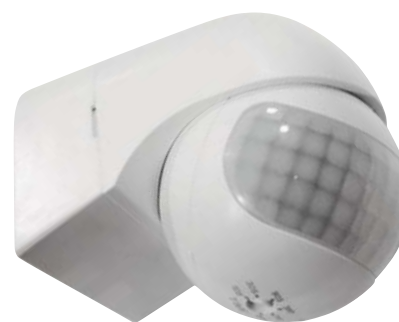

Σένσορας κίνησης υπέρυθρων τοίχου
Wall infrared motion sensor

7002

Power Source: 220-240V/AC 50/60Hz
Rated Load max: 800W (220-240V/AC)
300W LED (220-240V/AC)
Detection Range: 360°
Detection Distance: max 6m (<24°C)
Adjustable Time Delay: 10sec (±3sec) to 15min (±2min)
Installation Height: 2.2m - 4.0m
Ambient Light: <3 - 2000 LUX

7003

Power Source: 220-240V/AC 50/60Hz
Rated Load max: 1200W (220-240V/AC)
300W LED (220-240V/AC)
Detection Range: 180°
Detection Distance: max 12m (<24°C)
Adjustable Time Delay: 10sec (±3sec) to 7min (±2min)
Installation Height: 1.8m - 2.5m
Ambient Light: <3-2000Lux

7004

Power Source: 220-240V/AC 50/60Hz
Rated Load max: 800W (220-240V/AC)
400W LED (220-240V/AC)
Detection Range: 180°
Detection Distance: max 12m (<24°C)
Adjustable Time Delay: 10sec (±3sec) to 15min (±2min)
Installation Height: 1.8m - 2.5m
Ambient Light: <3-2000Lux