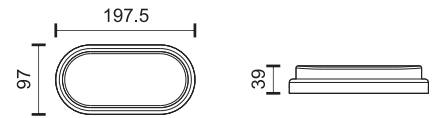

12
Watt
SMD

120°
850
LUMEN

5679 ■ 4000 K