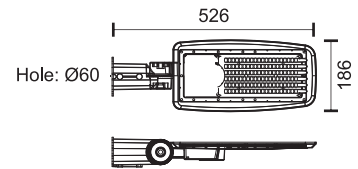

100
Watt
HPL

140°

14.000
LUMEN

6847 ■ 6000 K