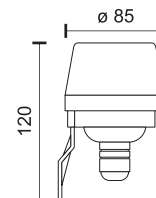

Power Source: 220-240V/AC 50/60Hz
Rated Current: 20A

Ambient Light: <5-50Lux (Adjustable)