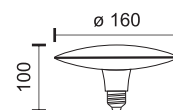

ΛΑΜΠΤΗΡΕΣ LED E27 UFO

E27 UFO LED Bulbs

CE	RoHS	A C 185-265V	Ra >80	IP 20
Υλικό Material Plastic	30.000h lifetime	SMD LED		

18 Watt SMD	120° 1620 LUMEN

6411 4000 K

20 Watt SMD	120° 1600 LUMEN

6413 4000 K

36 Watt SMD	120° 2900 LUMEN

6414 4000 K