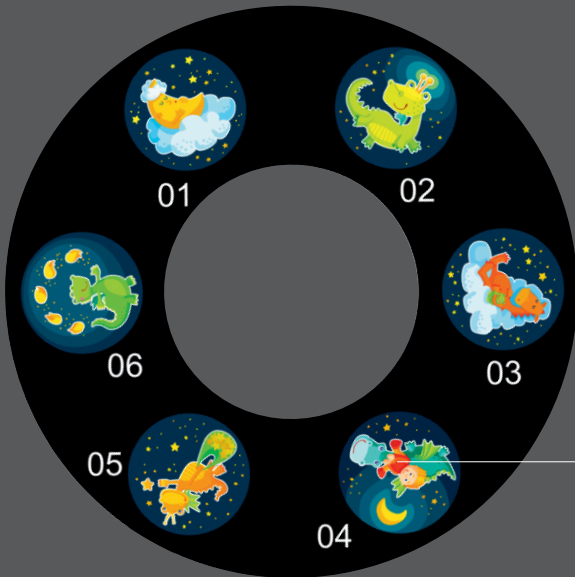

ΦΩΤΙΣΤΙΚΑ ΝΥΚΤΟΣ LED ΜΕ ΠΡΟΤΖΕΚΤΟΡΑ

Night LED Lights with Projector

Υλικό / Material:
Πλαστικό / Plastic

Επιλογή 6 Εικόνων Προβολής
6 Projection Pictures Selection

3
Watt

7096
Ροζ / pink

ΑΙΣΘΗΤΗΡΑΣ
DAY/NIGHT

3
Watt

7095
Μπλε / Blue

ΑΙΣΘΗΤΗΡΑΣ
DAY/NIGHT