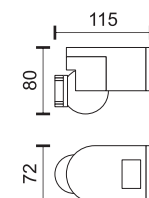

Power Source: 220-240V/AC 50/60Hz
Rated Load max: 1200W (220-240V/AC)
300W LED (220-240V/AC)
Detection Range: 180°
Detection Distance: max 12m (<24°C)
Adjustable Time Delay: 10sec (±3sec) to 7min (±2min)
Installation Height: 1.8m - 2.5m
Ambient Light: <3-2000Lux