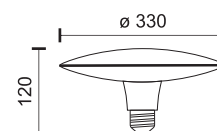

ΛΑΜΠΤΗΡΕΣ LED E27 UFO

E27 UFO LED Bulbs

CE	RoHS	A C 185-265V	Ra >80	IP 20
Υλικό Material Plastic	30.000h lifetime	SMD LED		

18 Watt SMD	120° 1620 LUMEN

6411 4000 K

20 Watt SMD	120° 1600 LUMEN

6413 4000 K

36 Watt SMD	120° 2900 LUMEN

6414 4000 K