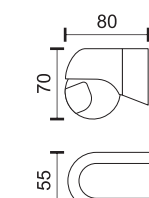

Power Source: 220-240V/AC 50/60Hz
Rated Load max: 800W (220-240V/AC)
400W LED (220-240V/AC)
Detection Range: 180°
Detection Distance: max 12m (<24°C)
Adjustable Time Delay: 10sec (±3sec) to 15min (±2min)
Installation Height: 1.8m - 2.5m
Ambient Light: <3-2000Lux