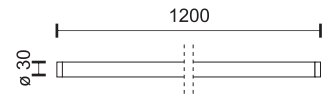

Η εγγύηση όσον αφορά τη θραύση καλύπτει αποκλειστικά και μόνο την αγορά συσκευασίας 25 τεμαχίων

*
Ενδείκνυται για χρήση σε πλοία
Suitable for use in ships

3 τρόποι σύνδεσης
3 ways to connect

9
Watt
SMD
270°
900 LUMEN

5772 4000 K
5773 6000 K

18
Watt
SMD
270°
1800 LUMEN

5774 4000 K
5775 6000 K

24
Watt
SMD
270°
2400 LUMEN

5776 4000 K
5777 6000 K

5783 Led T8 Tube Light Starter