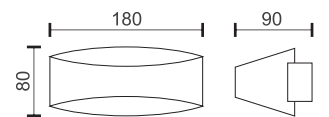

Υλικό Material Aluminium	Χρώμα Color White Black Chrome	 30.000h lifetime	 COB LED	 SMD LED		

7
Watt
COB

60°

560
LUMEN

5881 3000 K

2x3
Watt
COB

2X60°

2X240
LUMEN

5882 3000 K

7
Watt
SMD

2X90°

560
LUMEN

5879 3000 K

6
Watt
SMD

2X90°

480
LUMEN

5880 3000 K