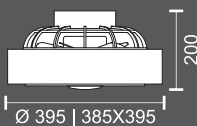

36

Watt
SMD

220°

3060
LUMEN