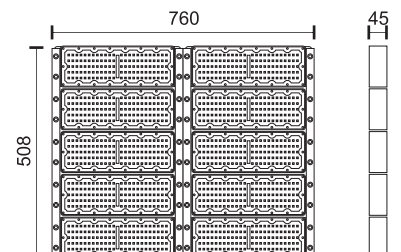

ΔΙΑΘΕΣΙΜΑ ΚΑΤΟΠΙΝ ΠΑΡΑΓΓΕΛΙΑΣ
AVAILABLE ON ORDER

Ελάχιστη ποσότητα 12 τεμάχια

Ενδείκνυται Σταθεροποιητής Τάσης Κεντρικός
Central Voltage Stabilizer is recommended
Surge Protection 6kW

Υλικό Material	Χρώμα Color	50.000h lifetime	HIGH POWER LED
Aluminium	Black		

200
Watt
SMD/HPL
 24000 LUMEN

6295

Available Options:

- Kelvin 3000 W.W
- Kelvin 4000 C.W.
- Kelvin 6500 D.L.

- Beam 30°
- Beam 90°

400
Watt
SMD/HPL
 48000 LUMEN

6294

Available Options:

- Kelvin 3000 W.W
- Kelvin 4000 C.W.
- Kelvin 6500 D.L.

- Beam 30°
- Beam 90°

600
Watt
SMD/HPL
 72000 LUMEN

6291

Double 20W

Available Options:

- Kelvin 3000 W.W
- Kelvin 4000 C.W.
- Kelvin 6500 D.L.

- Beam 30°
- Beam 90°

800
Watt
SMD/HPL
 96000 LUMEN

6292

Double 20W

Available Options:

- Kelvin 3000 W.W
- Kelvin 4000 C.W.
- Kelvin 6500 D.L.

- Beam 30°
- Beam 90°

1000
Watt
SMD/HPL
 120000 LUMEN

6293

Double 20W

Available Options:

- Kelvin 3000 W.W
- Kelvin 4000 C.W.
- Kelvin 6500 D.L.

- Beam 30°
- Beam 90°