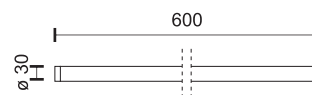

ΛΑΜΠΤΗΡΕΣ LED T8 ΝΑΥΤΙΛΙΑΚΗΣ ΧΡΗΣΗΣ

Marine Class T8 Glass LED Tubes

ΕΠΑΓΓΕΛΜΑΤΙΚΗ ΣΕΙΡΑ - Pro Line

CE	RoHS	AC 85-265V	Ra $\geq$ 70	IP 20
Υλικό Material Glass	45.000h lifetime	SMD LED		

Τροφοδοσία στο ένα άκρο
Power supply on one edges

ΜΕ ΠΡΟΔΙΑΓΡΑΦΕΣ ΓΙΑ ΧΡΗΣΗ ΣΕ ΠΛΟΙΑ

Χωρίς τρεμόπαιγμα ακόμα και σε άστατες συνθήκες

Χωρίς μείωση διάρκειας ζωής ακόμα και σε κλειστά / στεγανά φωτιστικά

Μεγάλη αντοχή ακόμα και σε 24ωρη λειτουργία

9
Watt
SMD

360°
900
LUMEN

6866 6000 K

18
Watt
SMD

360°
1800
LUMEN

6867 6000 K