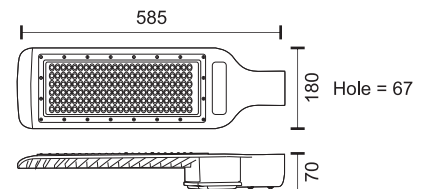

150
Watt
HPL

140°

21000 LUMEN

5871 ■ 5000 K