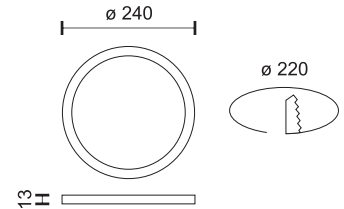

Αντικαταστάσιμο
LED Driver
Replaceable
LED Driver

CE	RoHS	A C 85-265V	Ra >80	CHIP EPISTAR	IP 44
Υλικό Material Aluminium	Χρώμα Color White	30.000h lifetime		SMD LED	

24
Watt
SMD

140°

2400
LUMEN

- 5216 3000 K
- 5217 4000 K
- 5218 6000 K

20
Watt
SMD

140°

1820
LUMEN

- 5426 3000 K
- 5427 4000 K
- 5428 6000 K

18
Watt
SMD

140°

1600
LUMEN

- 6204 3000 K
- 6205 4000 K
- 6206 6000 K

15
Watt
SMD

140°

1500
LUMEN

- 5470 4000 K

12
Watt
SMD

140°

1200
LUMEN

- 5469 4000 K

6
Watt
SMD

140°

600
LUMEN

- 5237 4000 K

3
Watt
SMD

140°

300
LUMEN

- 5236 4000 K