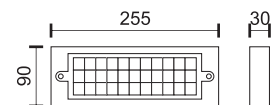

CE	RoHS	A C 220-240V	Ra >80	CHIP EPISTAR	IP 65
Υλικό Material Plastic	Χρώμα Color Black White	30.000h lifetime	SMD LED		

6
Watt
SMD

140°
250
LUMEN

6
Watt
SMD

140°
250
LUMEN

6
Watt
SMD

140°
330
LUMEN

6
Watt
SMD

140°
330
LUMEN