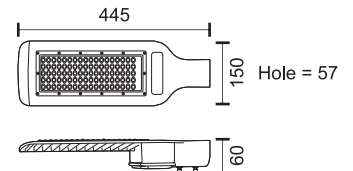

90
Watt
HPL

140°

12600 LUMEN

5869 ■ 5000 K