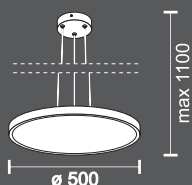

3215

Λευκό / White

3216

Μαύρο / Black

50 Watt SMD	 140°
 4500 LUMEN	

Kelvin 4000 K