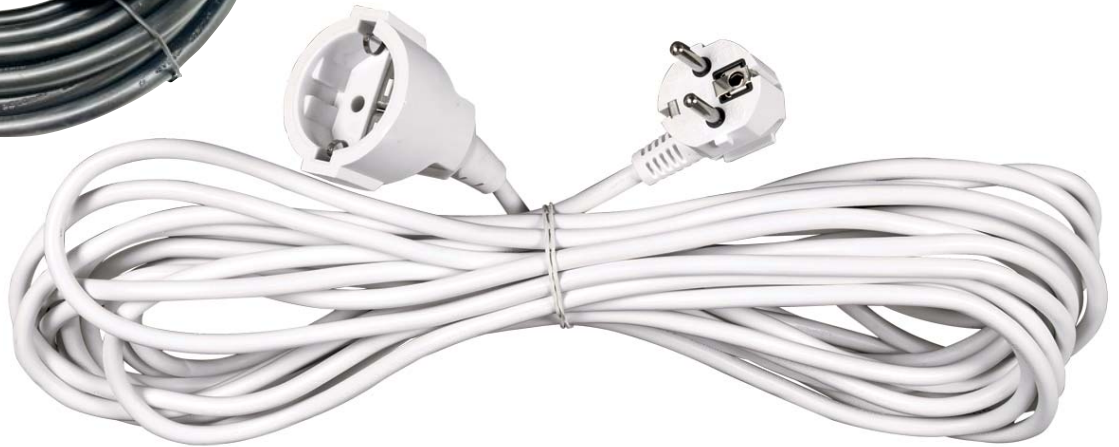

M/F
2-Pin
Sockets

3m
Cable

Θηλυκό και Αρσενικό Φις
Male and Female Plug

7033

250V ~ 6A
Cable H03VVH2-F
2G 0.75mm²

M/F
2-Pin
Sockets

5m
Cable

Θηλυκό και Αρσενικό Φις
Male and Female Plug