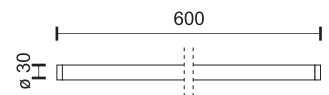

Η εγγύηση όσον αφορά τη θραύση καλύπτει αποκλειστικά και μόνο την αγορά συσκευασίας 25 τεμαχίων

*
Ενδείκνυται για χρήση σε πλοία
Suitable for use in ships

3 τρόποι σύνδεσης
3 ways to connect

9
Watt
SMD
270°
900 LUMEN

5772 4000 K
5773 6000 K

18
Watt
SMD
270°
1800 LUMEN

5774 4000 K
5775 6000 K

24
Watt
SMD
270°
2400 LUMEN

5776 4000 K
5777 6000 K

5783 Led T8 Tube Light Starter