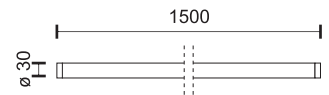

5783 Led T8 Tube Light Starter