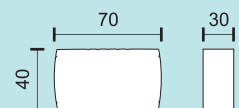

**2024
new**

Υλικό Material	Χρώμα Color		
Aluminium	Dark Gray	30.000h lifetime	HIGH POWER LED

Προτείνεται η χρήση
σταθεροποιητή τάσης
Voltage Stabilizer
is recommended

50
Watt
HPL

140°

7.000
LUMEN

6846 ■ 6000 K

100
Watt
HPL

140°

14.000
LUMEN

6847 ■ 6000 K

150
Watt
HPL

140°

21.0000
LUMEN

6848 ■ 6000 K

6554

5872

In: 5kA
Imax: 10kA
Up: 1.1kV
Vmax: 20kV