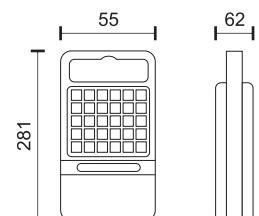

5495
 6000 K

Battery Lead Acid
Chips 30 pcs
Voltage 6V
Autonomy 1st level 20 hrs
2nd level 30 hrs