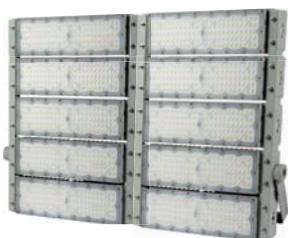

800
Watt
SMD/HPL
 96000 LUMEN

6292

Double 20W

Available Options:

- Kelvin 3000 W.W
- Kelvin 4000 C.W.
- Kelvin 6500 D.L.

- Beam 30°
- Beam 90°

1000
Watt
SMD/HPL
 120000 LUMEN

6293