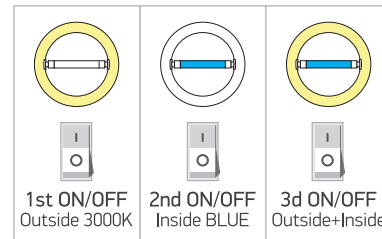

Επιλογή 3 φωτισμών
3 light schemes

30
Watt
SMD

360°
3000 LUMEN

4110 6000 K
RGB+White