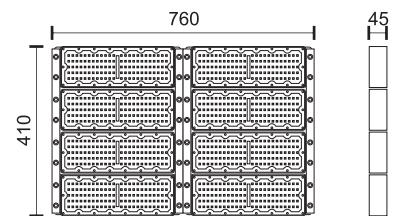

800
Watt
SMD/HPL
 96000 LUMEN

6292

Double 20W

Available Options:

- Kelvin 3000 W.W
- Kelvin 4000 C.W.
- Kelvin 6500 D.L.

- Beam 30°
- Beam 90°

1000
Watt
SMD/HPL
 120000 LUMEN

6293