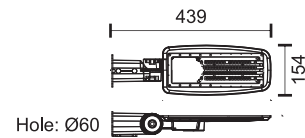

**2024
new**

Υλικό Material	Χρώμα Color		
Aluminium	Dark Gray	30.000h lifetime	HIGH POWER LED

Προτείνεται η χρήση
σταθεροποιητή τάσης
Voltage Stabilizer
is recommended

50
Watt
HPL

140°

7.000
LUMEN

6846 ■ 6000 K

100
Watt
HPL

140°

14.000
LUMEN

6847 ■ 6000 K

150
Watt
HPL

140°

21.0000
LUMEN

6848 ■ 6000 K

6554

5872

In: 5kA
Imax: 10kA
Up: 1.1kV
Vmax: 20kV