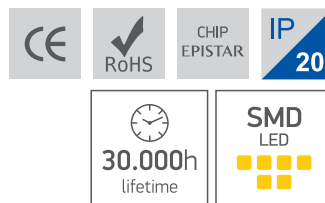

3193 Μαύρο
Black

3 Πτερύγια - Αλουμίνιο
3 Blades - Aluminium

24
Watt
SMD

180°
1620
LUMEN

db < 30

35w
D/C
MOTOR
POWER

SPEED
select
1 2 3

180 RPM

KELVIN
select

REMOTE
CONTROL

Αντίστροφη
Λειτουργία

D C
220-240V

3186 Ασημί
Silver

5 Πτερύγια - Ξύλο
5 Blades - Wood

18
Watt
SMD

180°
1620
LUMEN

db < 38

70w
A/C
MOTOR
POWER

SPEED
select
1 2 3

180 RPM

KELVIN
select

REMOTE
CONTROL

A C
220-240V