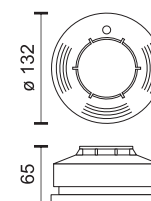

Υλικό Material	Χρώμα Color
Plastic	White

7001

Battery not included

Power Source: 9V/DC Battery
Static Consumption: <8mA
Working Consumption: <10mA

Alarm Sound: >85dB
Low Voltage Alarm: 6.2 - 6.8V
Low Battery Alert: 7-15 days

7005

Power Source: 220-240V/AC 50/60Hz
Rated Current: 20A

Ambient Light: <5-50Lux (Adjustable)

7006

Power Source: 220-240V/AC 50/60Hz
Rated Current: 10A

Ambient Light: 3-500 Lux (Adjustable)
Built-in Timer: 1, 2, 3, 4, 5, 6, 7, 8, 9 hrs