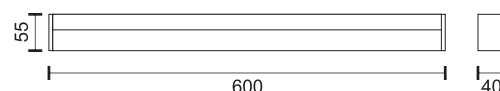

ΦΩΤΙΣΤΙΚΑ ΛΟΥΤΡΟΥ LED

LED Bathroom Lights

2024
new

CE	RoHS	A C 185-260V	Ra >80	CHIP EPISTAR	IP 44
Υλικό Material Aluminium	Χρώμα Color Silver	30.000h lifetime	SMD LED		

8
Watt
SMD

160°
800
LUMEN

6808 3000 K

8
Watt
SMD

160°
800
LUMEN

6809 4000 K

14
Watt
SMD

160°
1400
LUMEN

6810 3000 K

14
Watt
SMD

160°
1400
LUMEN

6811 4000 K