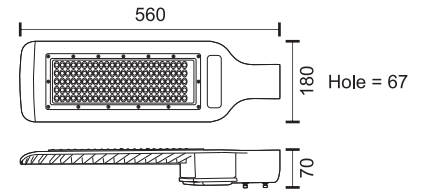

120
Watt
HPL

140°

16800 LUMEN

5870 ■ 5000 K