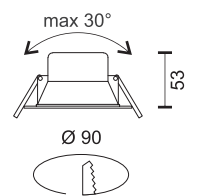

*
Διακόπτης Επιλογής
Θερμοκρασίας Kelvin
Kelvin Switch

CE	RoHS	AC 220-240V	Ra > 80	CHIP EPSTAR	IP 44

Υλικό Material	Χρώμα Color	30.000h lifetime	SMD LED
Plastic	White		

CCT Colour Changing Technology

Τα φωτιστικά CCT σας δίνουν τη δυνατότητα επιλογής θερμοκρασίας χρώματος, από θερμό απαλό έως ψυχρό εργασίας.

CCT Lights give you a choice of color temperature, from soft warm to cold working light.

7
Watt
SMD

60°
500
LUMEN

6444

3000-4000-6000 K

CCT
LED

12
Watt
SMD

60°
830
LUMEN

6445

3000-4000-6000 K

CCT
LED

7
Watt
SMD

60°
500
LUMEN

6447

3000-4000-6000 K

CCT
LED

12
Watt
SMD

60°
830
LUMEN

6448

3000-4000-6000 K

CCT
LED