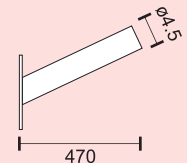

**2024
new**

Υλικό Material	Χρώμα Color		
Aluminium	Dark Gray	30.000h lifetime	HIGH POWER LED

Προτείνεται η χρήση
σταθεροποιητή τάσης
Voltage Stabilizer
is recommended

50
Watt
HPL

140°

7.000
LUMEN

6846 ■ 6000 K

100
Watt
HPL

140°

14.000
LUMEN

6847 ■ 6000 K

150
Watt
HPL

140°

21.0000
LUMEN

6848 ■ 6000 K

6554

5872

In: 5kA
Imax: 10kA
Up: 1.1kV
Vmax: 20kV