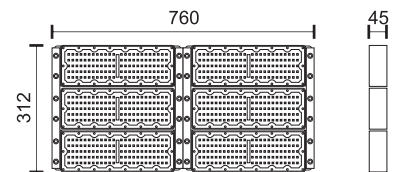

- Kelvin 3000 W.W
- Kelvin 4000 C.W.
- Kelvin 6500 D.L.

- Beam 30°
- Beam 90°

600
Watt
SMD/HPL
 72000 LUMEN

6291

Double 20W

Available Options:

- Kelvin 3000 W.W
- Kelvin 4000 C.W.
- Kelvin 6500 D.L.

- Beam 30°
- Beam 90°