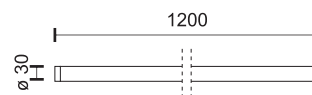

ΛΑΜΠΤΗΡΕΣ LED T8 ΝΑΥΤΙΛΙΑΚΗΣ ΧΡΗΣΗΣ

Marine Class T8 Glass LED Tubes

ΕΠΑΓΓΕΛΜΑΤΙΚΗ ΣΕΙΡΑ - Pro Line

CE	RoHS	AC 85-265V	Ra $\geq$ 70	IP 20
Υλικό Material Glass	45.000h lifetime	SMD LED		

Τροφοδοσία στο ένα άκρο
Power supply on one edges

ΜΕ ΠΡΟΔΙΑΓΡΑΦΕΣ ΓΙΑ ΧΡΗΣΗ ΣΕ ΠΛΟΙΑ

Χωρίς τρεμόπαιγμα ακόμα και σε άστατες συνθήκες

Χωρίς μείωση διάρκειας ζωής ακόμα και σε κλειστά / στεγανά φωτιστικά

Μεγάλη αντοχή ακόμα και σε 24ωρη λειτουργία

9
Watt
SMD

360°
900
LUMEN

6866 6000 K

18
Watt
SMD

360°
1800
LUMEN

6867 6000 K