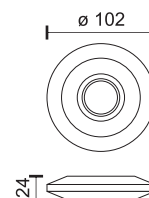

Power Source: 220-240V/AC 50/60Hz
Rated Load max: 800W (220-240V/AC)
300W LED (220-240V/AC)
Detection Range: 360°
Detection Distance: max 6m (<24°C)
Adjustable Time Delay: 10sec (±3sec) to 15min (±2min)
Installation Height: 2.2m - 4.0m
Ambient Light: <3 - 2000 LUX