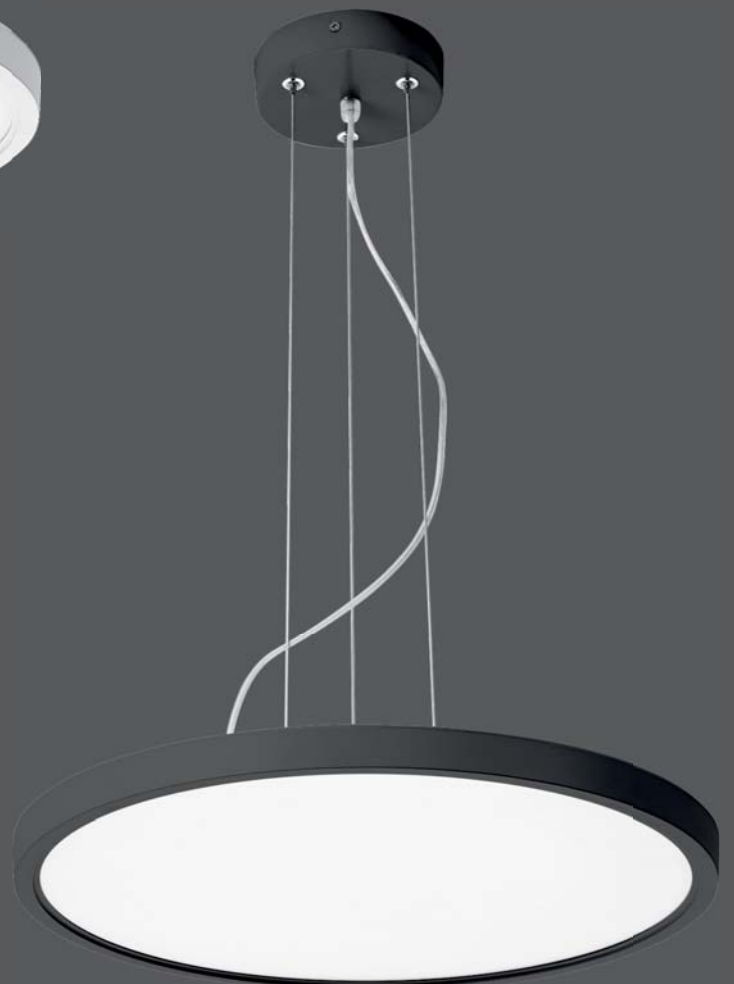

Μαύρο / Black

40

Watt
SMD

140°

3200
LUMEN

Kelvin  4000 K

					
Υλικό Material			SMD LED		
Steel		30.000h lifetime			

3215