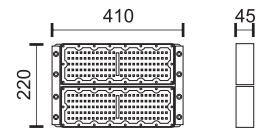

200
Watt
SMD/HPL
 24000 LUMEN

6295

Available Options:

- Kelvin 3000 W.W
- Kelvin 4000 C.W.
- Kelvin 6500 D.L.

- Beam 30°
- Beam 90°

400
Watt
SMD/HPL
 48000 LUMEN

6294

Available Options: