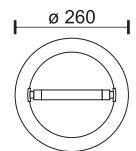

5731 Outside Kelvin 3000K
Inside Color Blue