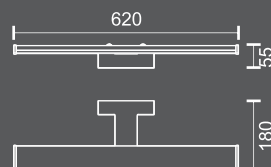

ΦΩΤΙΣΤΙΚΑ ΛΟΥΤΡΟΥ LED

LED Bathroom Lights

CE	RoHS	A C 220-240V	Ra >80	CHIP EPISTAR	IP 44
Υλικό Material	Χρώμα Color	30.000h lifetime	SMD LED		
Steel	Gold Mat				

14
Watt
SMD

160°

1400
LUMEN

6513 ■ 3000 K

14
Watt
SMD

160°

1400
LUMEN

6514 ■ 4000 K