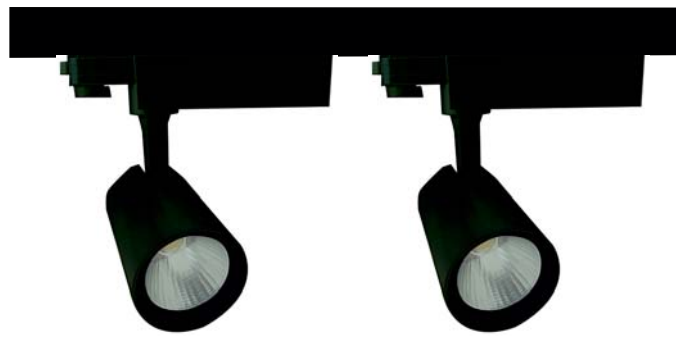

CE	RoHS	AC 200-240V	Ra > 80	CHIP EPISTAR	IP 20

Υλικό Material Aluminium	Χρώμα Color White Black	30.000h lifetime	COB LED

30
Watt
COB

24°
2400
LUMEN

Λευκό
White

6200 ■ 3000 K

40
Watt
COB

24°
3200
LUMEN

Λευκό
White

6350 ■ 3000 K
6352 ■ 4000 K

40
Watt
COB

24°
3200
LUMEN

Μαύρο
Black

6351 ■ 3000 K
6353 ■ 4000 K