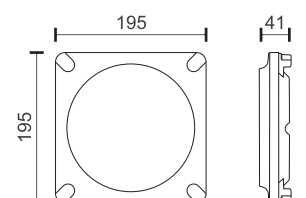

CE	RoHS	A C 220-240V	Ra >80	CHIP EPISTAR	IP 54
Υλικό Material	Χρώμα Color	30.000h lifetime		SMD LED	
Plastic	White				

12
Watt
SMD

120°
850
LUMEN

5679 ■ 4000 K

18
Watt
SMD

120°
1300
LUMEN

5680 ■ 4000 K

8
Watt
SMD

110°
480
LUMEN

5867 ■ 4000 K

12
Watt
SMD

110°
840
LUMEN

5868 ■ 4000 K