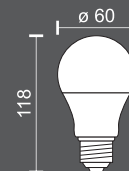

ΛΑΜΠΤΗΡΕΣ LED RGB+White SMART WiFi

WiFi Smart RGB+White LED Bulbs

CE	RoHS	AC 220-240V	Ra > 80	CHIP EPISTAR	IP 20

DIMMABLE	Υλικό Material	Χρώμα Color	30.000h lifetime	SMD LED
	Plastic	White		

Smart Life

RGB + White

WiFi dimming

GET IT ON
Google Play

Download on the
App Store

works with
Hey Google

WORKS WITH
alexa

9
Watt
SMD

180°
900
LUMEN

5797
RGB + White

RGB

Socket
E27

Lamp Type
E27/A60

5.5
Watt
SMD

180°
510
LUMEN

4103
RGB + White

RGB

Socket
E14

Lamp Type
E14/C35