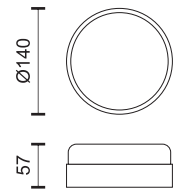

Υλικό Material	Χρώμα Color	30.000h lifetime	SMD LED
Plastic	White		

12
Watt
SMD

120°
960
LUMEN

7770 ■ 4000 K

18
Watt
SMD

120°
1440
LUMEN

7771 ■ 4000 K

12
Watt
SMD