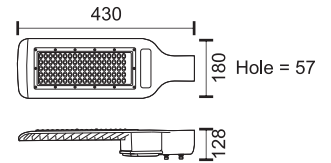

Προτείνεται η χρήση σταθεροποιητή τάσης
Voltage Stabilizer is recommended

Υλικό Material Aluminium	Χρώμα Color Graphite	50.000h lifetime	HIGH POWER LED

60
Watt
HPL

140°

8400 LUMEN

6252 ■ 5000 K

90
Watt
HPL

140°

12600 LUMEN

5869 ■ 5000 K

120
Watt
HPL

140°

16800 LUMEN

5870 ■ 5000 K

150
Watt
HPL

140°

21000 LUMEN

5871 ■ 5000 K

Μεταλλικός Βραχίονας
Steel Bracket

6554

Σταθεροποιητής Τάσης
Voltage Stabilizer
Μέχρι/up to: 200W

5872

In: 5kA
Imax: 10kA
Up: 1.1kV
Vmax: 20kV