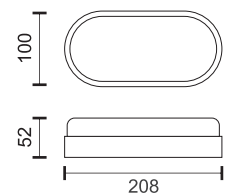

ΟΙΚΟΝΟΜΙΚΗ ΣΕΙΡΑ - Economy Line

CE	RoHS	A C 220-240V	Ra >80	CHIP EPISTAR	IP 54

Υλικό Material	Χρώμα Color	30.000h lifetime	SMD LED
Plastic	White		

12
Watt
SMD

120°
960
LUMEN

7770 ■ 4000 K

18
Watt
SMD

120°
1440
LUMEN

7771 ■ 4000 K

12
Watt
SMD

120°
960
LUMEN

7768 ■ 4000 K

18
Watt
SMD

120°
1440
LUMEN

7769 ■ 4000 K