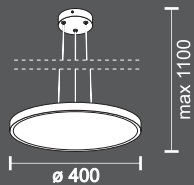

Μαύρο / Black

40

Watt
SMD

140°

3200
LUMEN

Kelvin  4000 K

					
Υλικό Material			SMD LED		
Steel		30.000h lifetime			

3215