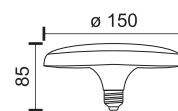

ΛΑΜΠΤΗΡΕΣ LED E27 UFO

E27 UFO LED Bulbs

CE	RoHS	A C 185-265V	Ra >80	IP 20
Υλικό Material Plastic	30.000h lifetime	SMD LED		

18 Watt SMD	120° 1620 LUMEN

6411 4000 K

20 Watt SMD	120° 1600 LUMEN

6413 4000 K

36 Watt SMD	120° 2900 LUMEN

6414 4000 K