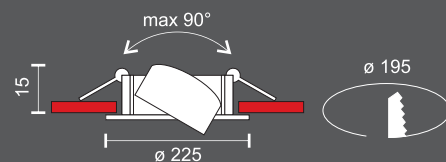

ΣΠΟΤ ΧΩΝΕΥΤΑ LED COB ΡΥΘΜΙΖΟΜΕΝΑ

COB LED Downlight Adjustable Spots

80°
Περιστροφή
Rotation

CE	RoHS	AC 85-265V	Ra >80	CHIP EPISTAR	IP 20
Υλικό Material Aluminium	Χρώμα Color White	30.000h lifetime	COB LED		

Ιδανικά για
εστιασμένο φωτισμό
Ideal for focused lighting

>3m
Κατάλληλα για μεγάλα
ύψη οροφής
Suitable for high ceilings

30
Watt
COB

60°
2850
LUMEN

5991 ■ 4000 K

10
Watt
COB

60°
950
LUMEN

5989 ■ 4000 K