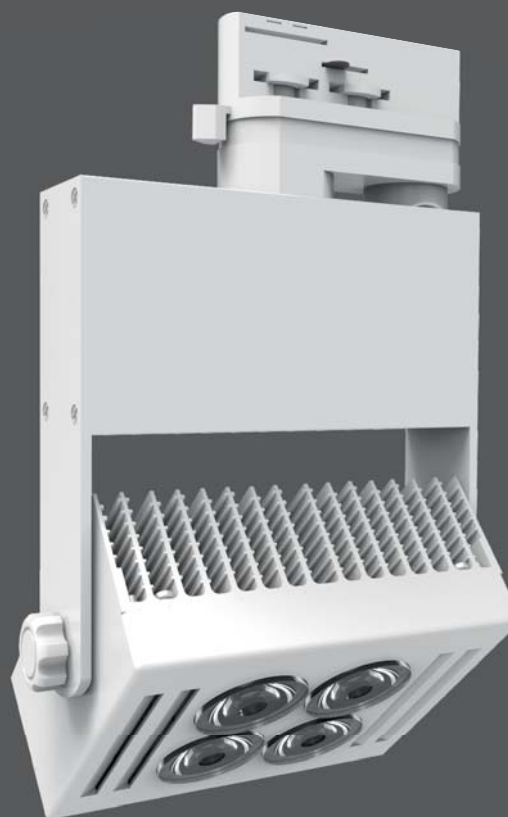

SPOT ΡΑΓΑΣ LED ΡΥΘΜΙΖΟΜΕΝΑ

Adjustable LED Track System Spots

CE	RoHS	AC 200-240V	Ra >80	CHIP EPISTAR	IP 20
Υλικό Material Aluminium	Χρώμα Color White Black	30.000h lifetime	COB LED		

40
Watt
SMD

36°
3200
LUMEN

Λευκό
White

5939 4000 K

40
Watt
SMD

36°
3200
LUMEN

Μαύρο
Black

5942 4000 K